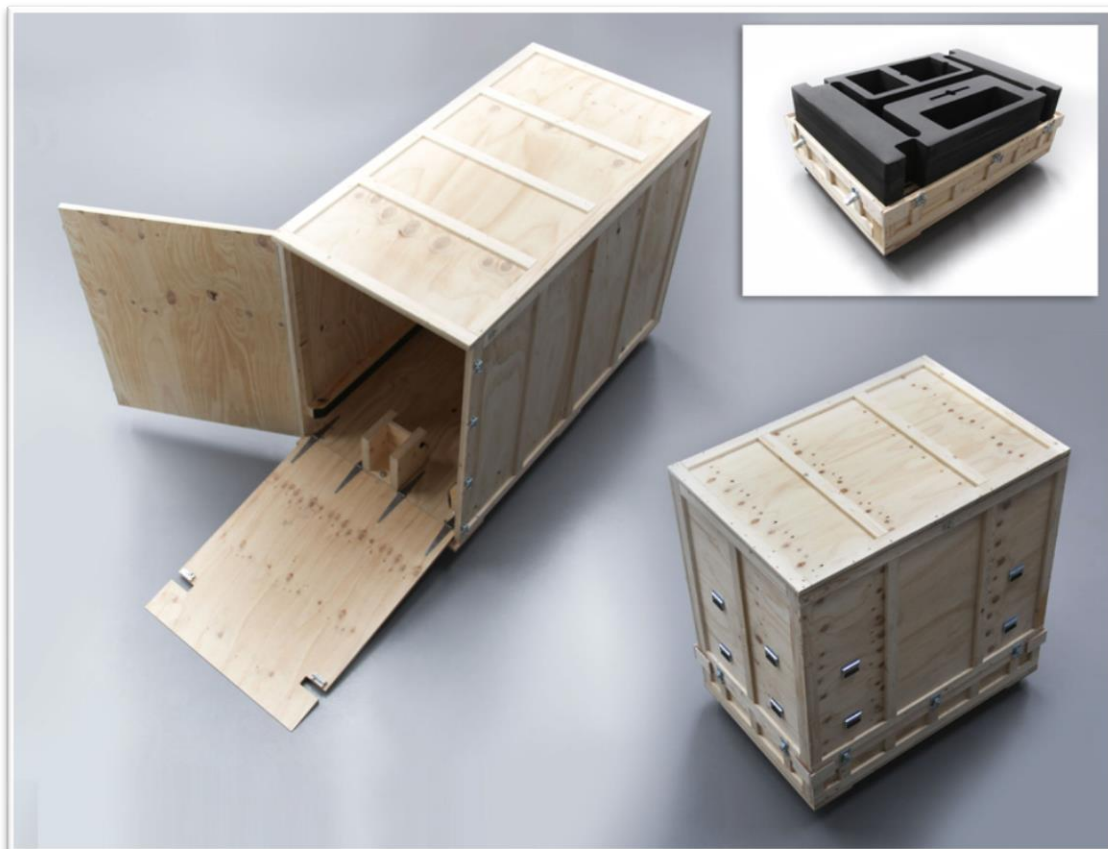

Vesaro Rig Lifter

- Price £299

Jacking system custom designed specifically for lifting Vesaro simulators. This jack allows one person to load a Vesaro I Modular simulator onto our separate Trolley system product, the rig can then be easily moved between locations. Can also be used to lift one end of the rig at a time enabling you to work on the simulator for self-build systems or if you are doing an upgrade.

Image above of our flight case option. See next page for more details

Crates and Flight Cases

Event Flight Case – Simulator Body

- Price £1995

Professional flight case to house simulator body. Wooden construction with CNC machined inserts. Hinged end to reveal internal hinged ramp. 6 locking 100mm castors. Internal easy lockdown system requiring no tools or complicated strapping.