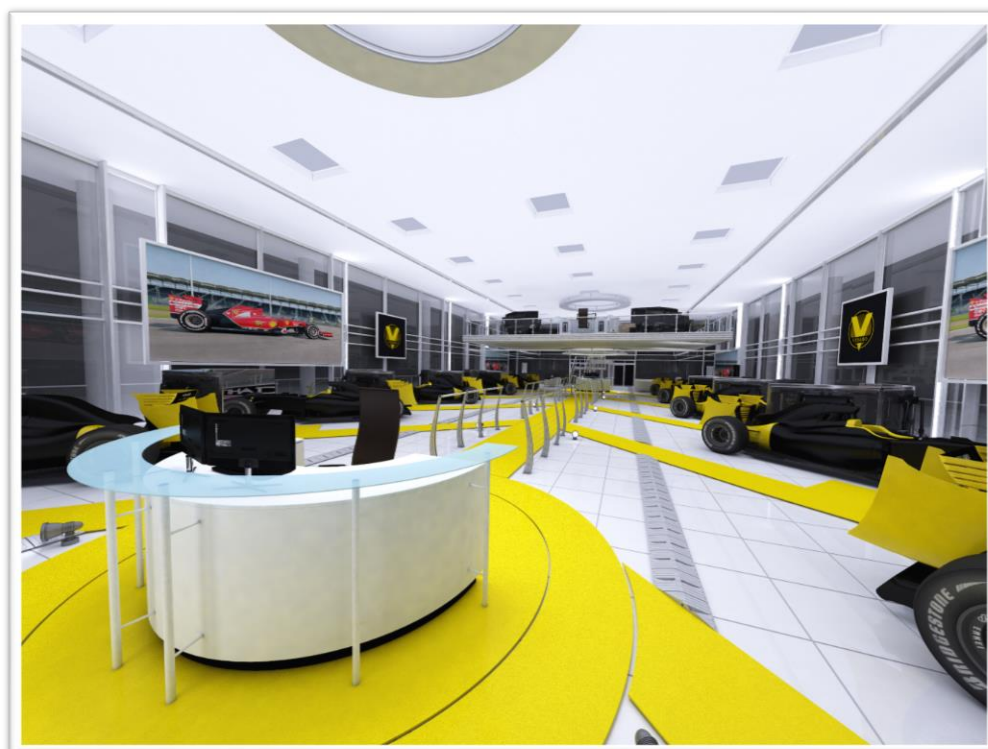

All Prices exclude shipping and VAT (VAT applies to EU Countries only) / Import Tax where relevant