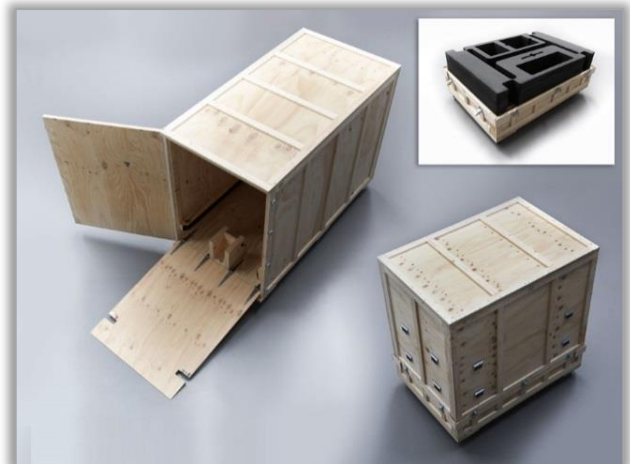

Event Flight Case Set – Simulator Body & Parts Case

- Price £3694

Professional flight case set to house simulator body and parts in second case providing easy and efficient shipping and management. Wooden construction with CNC machined inserts.